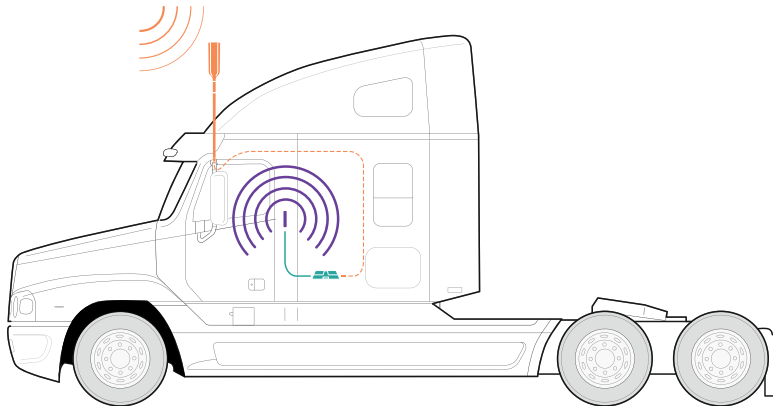

Installation

1. **1 Receives signal:** The powerful antenna reaches out to access voice and data signals, and deliver them to the booster.
2. **2 Boost signal:** The booster receives the signal, amplifies it, and serves as a relay between your phone and the nearest cell tower.
3. **3 Broadcasts signal:** Your devices get a stronger signal, and calls and data are fed through the booster back to the network.

Available Accessories

Optional Antenna Kits