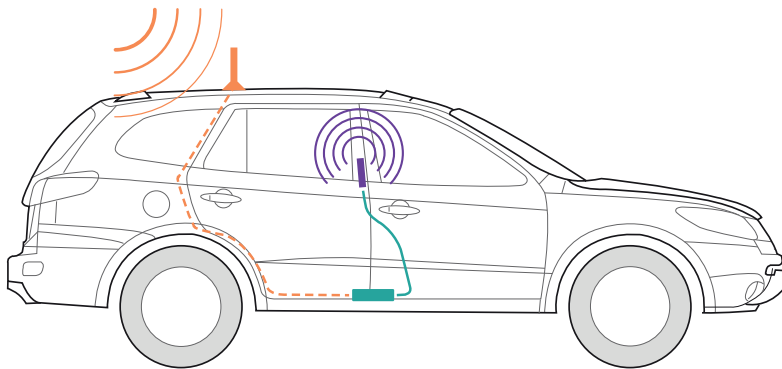

Installation

1. **1 Receives signal:** The powerful antenna reaches out to access voice and data signals. Then delivers them to the booster.
2. **2 Boost signal:** The booster receives the signal, amplifies it, and serves as a relay between your phone and the nearest cell tower.
3. **3 Broadcasts signal:** Your devices get a stronger signal, and calls and data are fed through the booster back to the network.

Available Accessories

Optional Antenna Kits

Package Dimensions

4 L x 6.25 W x 8 H

MASTER CARTON: 25 L x 17 W x 16 H | 54 lbs.

Support

2-Year Warranty from Purchase.

Website: www.weboost.ca/support

Phone: +1 866 294 1660

Monday to Saturday

FOR PARTNER'S USE

ASSEMBLED IN THE USA

Innovation, Science and
Economic Development Canada

UPC

655021