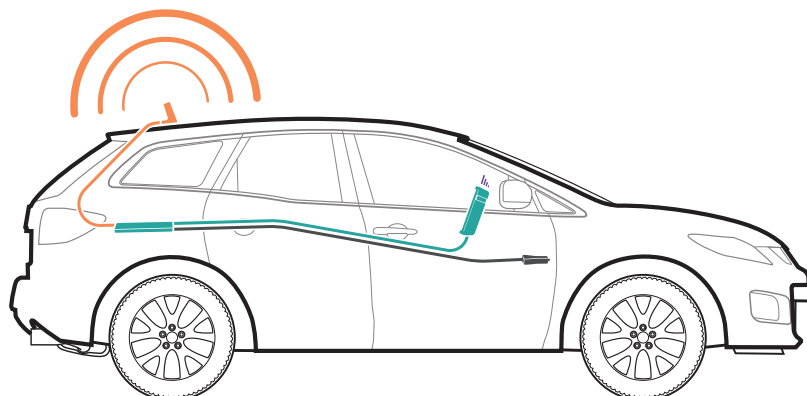

- LTE** FASTEST NETWORK SPEEDS
- 4G** FAST NETWORK SPEEDS
- +** UP TO +23 dB GAIN
- 👤** SINGLE USER CRADLE BOOSTER

Kit Includes

About

The **Drive Sleek** is weBoost's most versatile 4G vehicle cell phone signal booster. This 4G booster can boost cell signals up to 32x, enhancing 4G LTE and 3G signals for one cellular device used in a car, truck, van or RV - the device held securely in the included cradle. weBoost's Drive Sleek is compatible with all US networks such as Verizon, AT&T, Sprint, T-Mobile, US Cellular, Straight Talk and more.

Installation

- 1 **Receives signal:** The powerful antenna reaches out to access a voice and 3G, 4G, and LTE data signal, and delivers it to the booster.
- 2 **Boost signal:** The booster receives the signal, amplifies it, and serves as a relay between your phone and the nearest cell tower.
- 3 **Broadcasts signal:** Your devices get a stronger signal, and calls and data are fed through the booster back to the network.