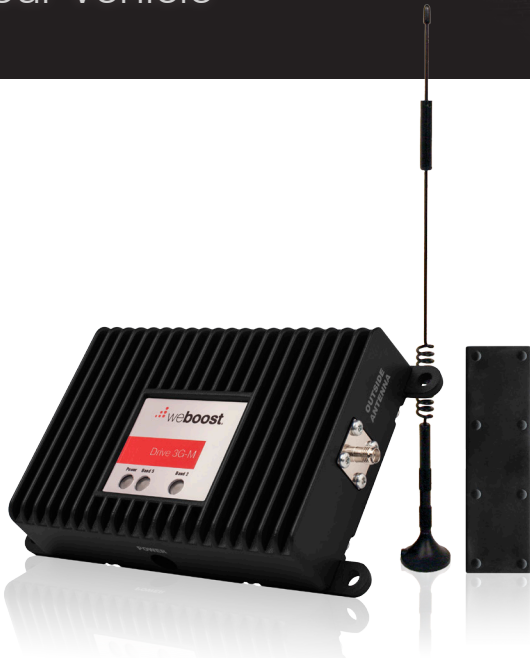

BOOST YOUR CELL SIGNAL

In Your Vehicle